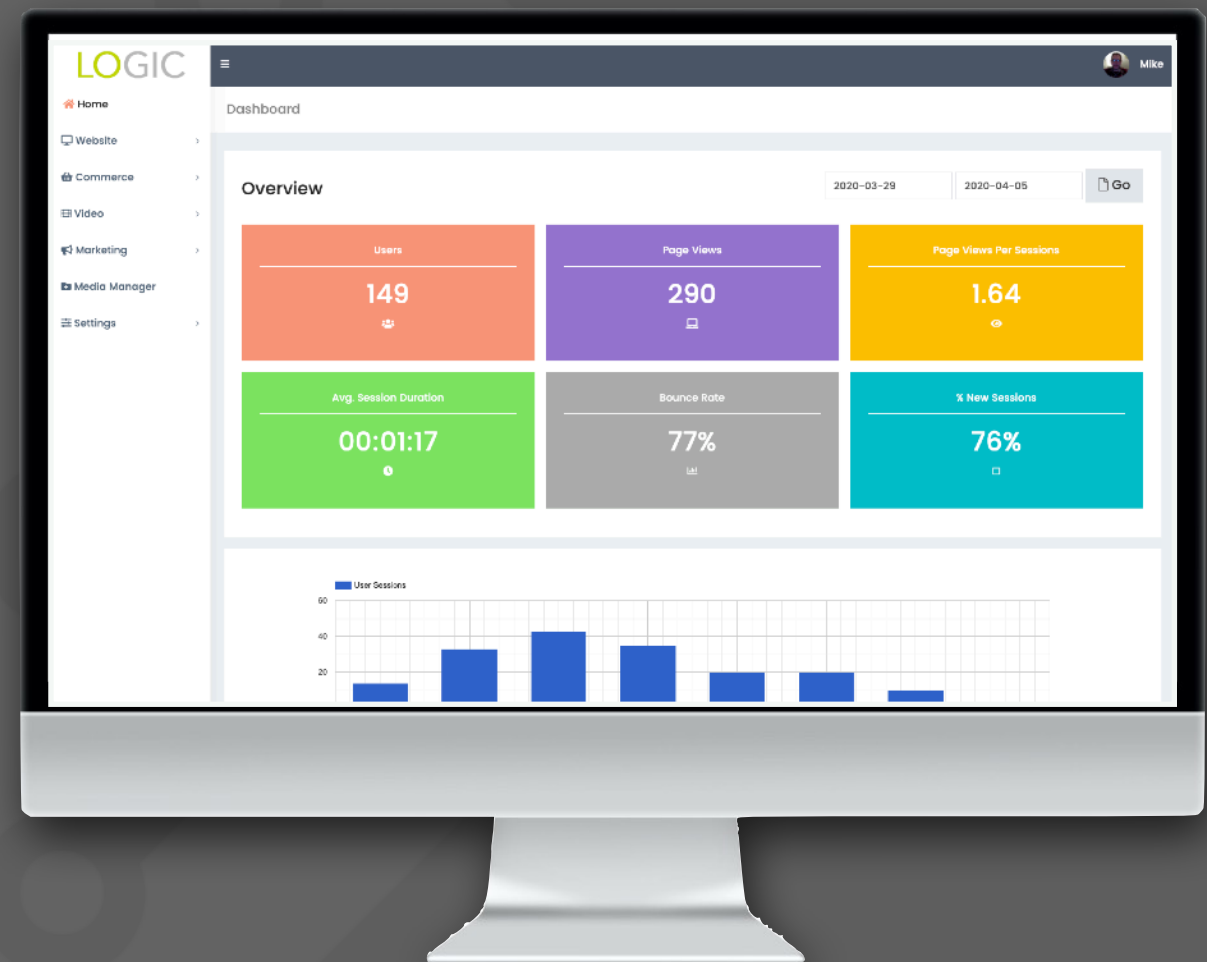

Attribution

- Performance Analytics
- Revenue Attribution
- Custom Reporting

Website Management **LOGIC**

Logic Virtual Cinema is built on a robust content management system that allows development of a complete online experience with website, blog, and online store for selling merchandise and physical product such as DVD and Blu-ray discs.

- Build Your Website
- Add Ecommerce
- Grow Your Audience with Social, Blog, and Marketing Tools

Video Platform

Logic Virtual Cinema integrates directly with Zype, the leading video platform for encoding, managing, and distributing transactional video. Powerful API connectivity provides a seamless user experience.

- Transcode Video on Upload
- TVOD, SVOD and Live Stream
- Apps available for OTT Distribution

Venue Management

Venue management provides a database for managing independent theaters, classes, screenings, or locations. Individual screening pages are generated with the ability to assign unique video offering for each venue. Geo location can be used to guide your audience to the right location.

- Manage Venues
- Dynamically Generate Screening Pages
- Geo Locate / Block Viewers

Attribution & Reporting

As unique screening pages are generated from the venue manager, select video offerings can be added to each venue and tracked individually for views, transactions, and revenue. Custom reports can be generated to assist with rights management and royalties.